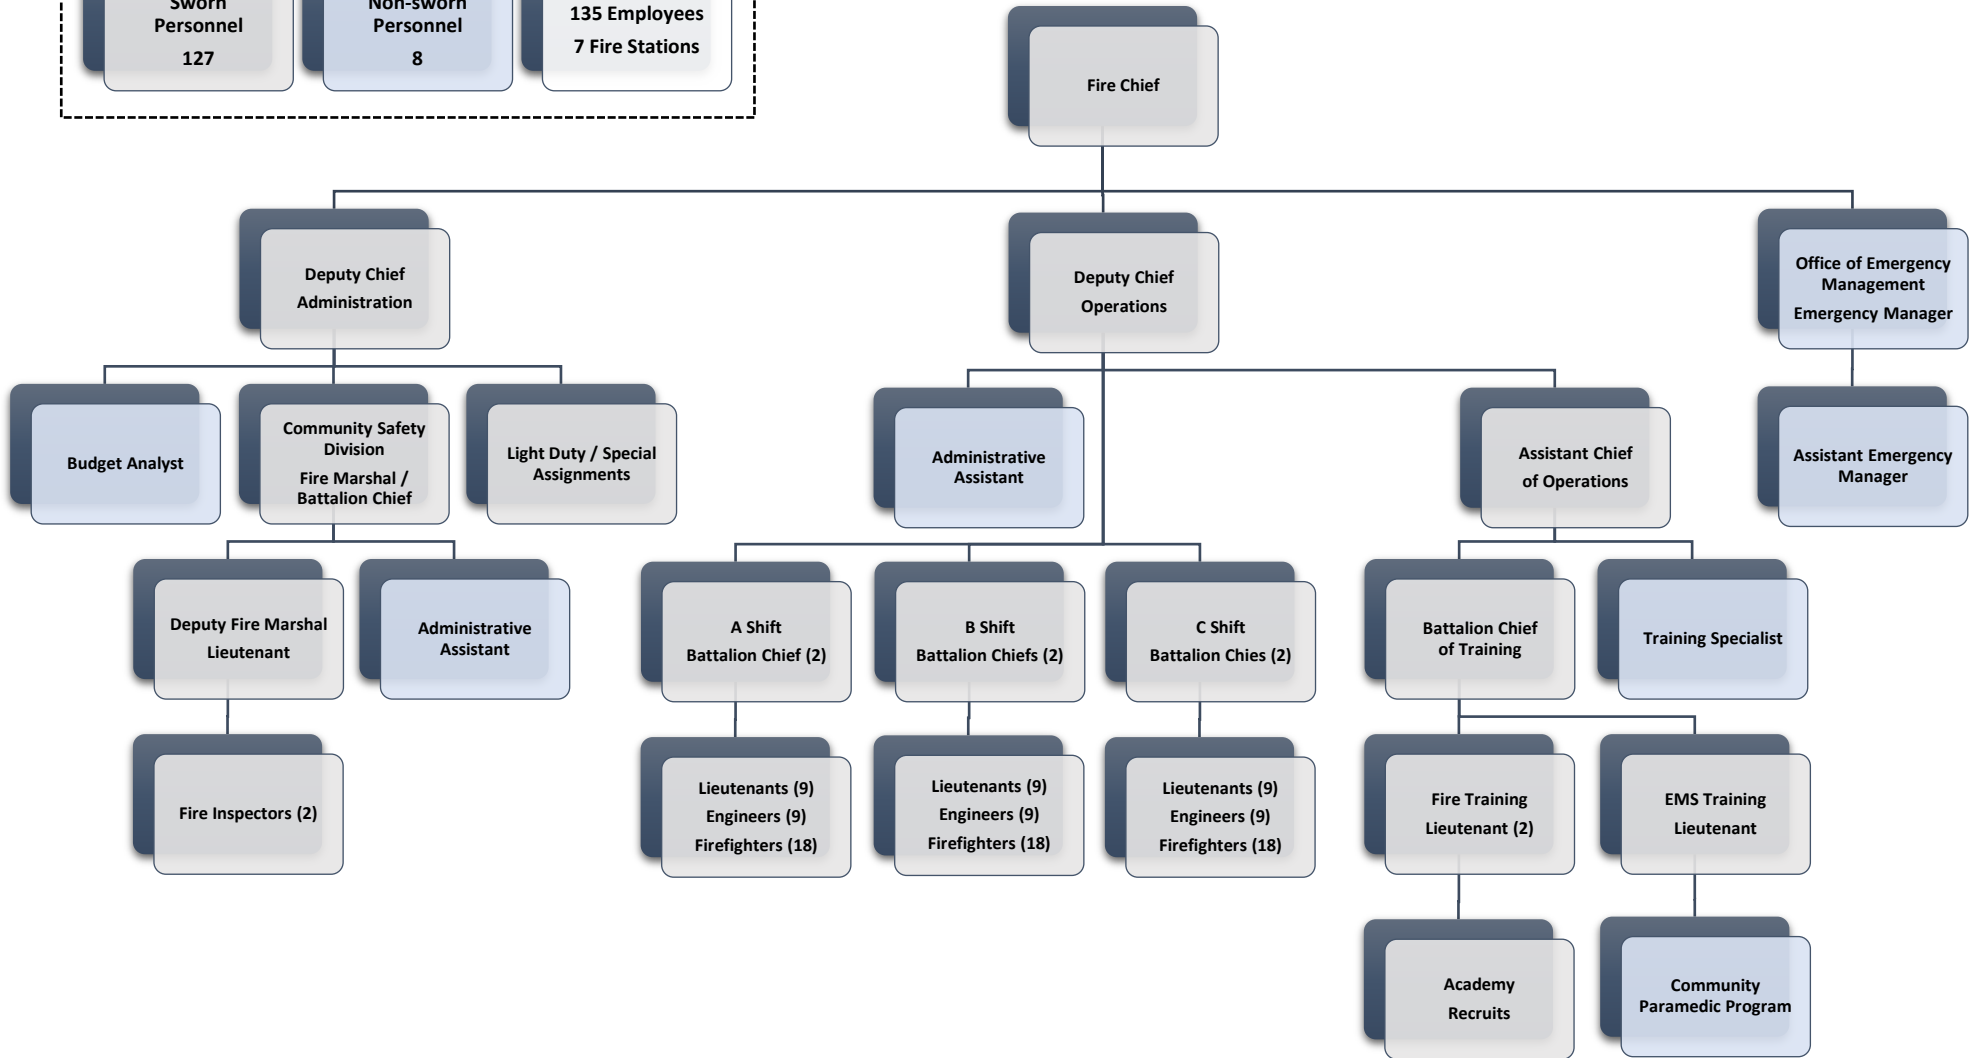

GREELEY FIRE DEPARTMENT

Organizational Chart 2024

Professional | Compassionate | Service

Greeley Fire Department | 1155 10th Ave, Greeley, CO 80631 | 970-350-9500